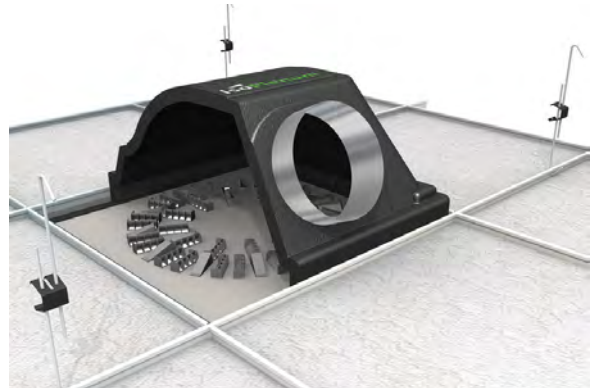

# IsoPlenum

light weight plenum box

 **IsoPlenum**®

### Introduction

IsoPlenum is a plenum made of EPP (expanded polypropylene). EPP has a closed cell structure so there is no moisture absorption. The plenum weighs only 800 grams. Due to its low weight, this plenum does not need to be suspended from the structural construction. This results in considerable savings on installation costs. The special sloping round shape of the plenum and the stackability of the plenum result in savings of approx. 80% on transport and storage costs. The plenum has a high thermal insulation value of 0.040 W/(m-K). This insulation value has been checked by an independent measurement institute. The connection between the grille plate and IsoPlenum is made by high-quality, durable double-sided adhesive tape made of E.P. (Ethylene Propylene).

### Product Description:

- IsoPlenum 250 (OV) - Oval connection
- IsoPlenum - Round connection

### Sizes

Model	Afmetingen	Hoogte rand	Dikte rand	Luchtaansluiting
	B x H x E in mm	R		ø in mm
xx 600/250 xx	590 x 590 x 300	66	21.5	ø 250 (ovaal)

OC Waterloo  
Ondernemersweg 2  
7451 PK Holten

T 0548-374 375  
E [info@oc-waterloo.nl](mailto:info@oc-waterloo.nl)