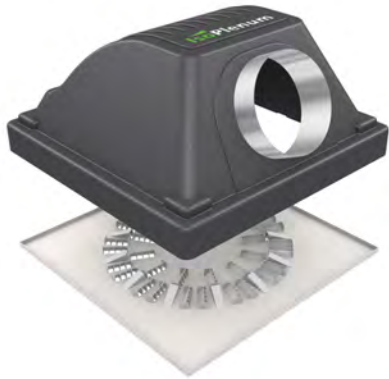

# IsoPlenum

light weight plenum box

 **IsoPlenum**®

### IsoPlenum

### Introduction

IsoPlenum is a plenum made of EPP (expanded polypropylene). EPP has a closed cell structure so there is no moisture absorption. The plenum weighs only 800 grams. Due to its low weight, this plenum does not need to be suspended from the structural construction. This results in considerable savings on installation costs. The special sloping round shape of the plenum and the stackability of the plenum result in savings of approx. 80% on transport and storage costs. The plenum has a high thermal insulation value of 0.040 W/(m-K). This insulation value has been checked by an independent measurement institute. The connection between the grille plate and IsoPlenum is made by high-quality, durable double-sided adhesive tape made of E.P. (Ethylene Propylene).

### Product Description:

- IsoPlenum 250 (OV) - Oval connection
- IsoPlenum - Round connection