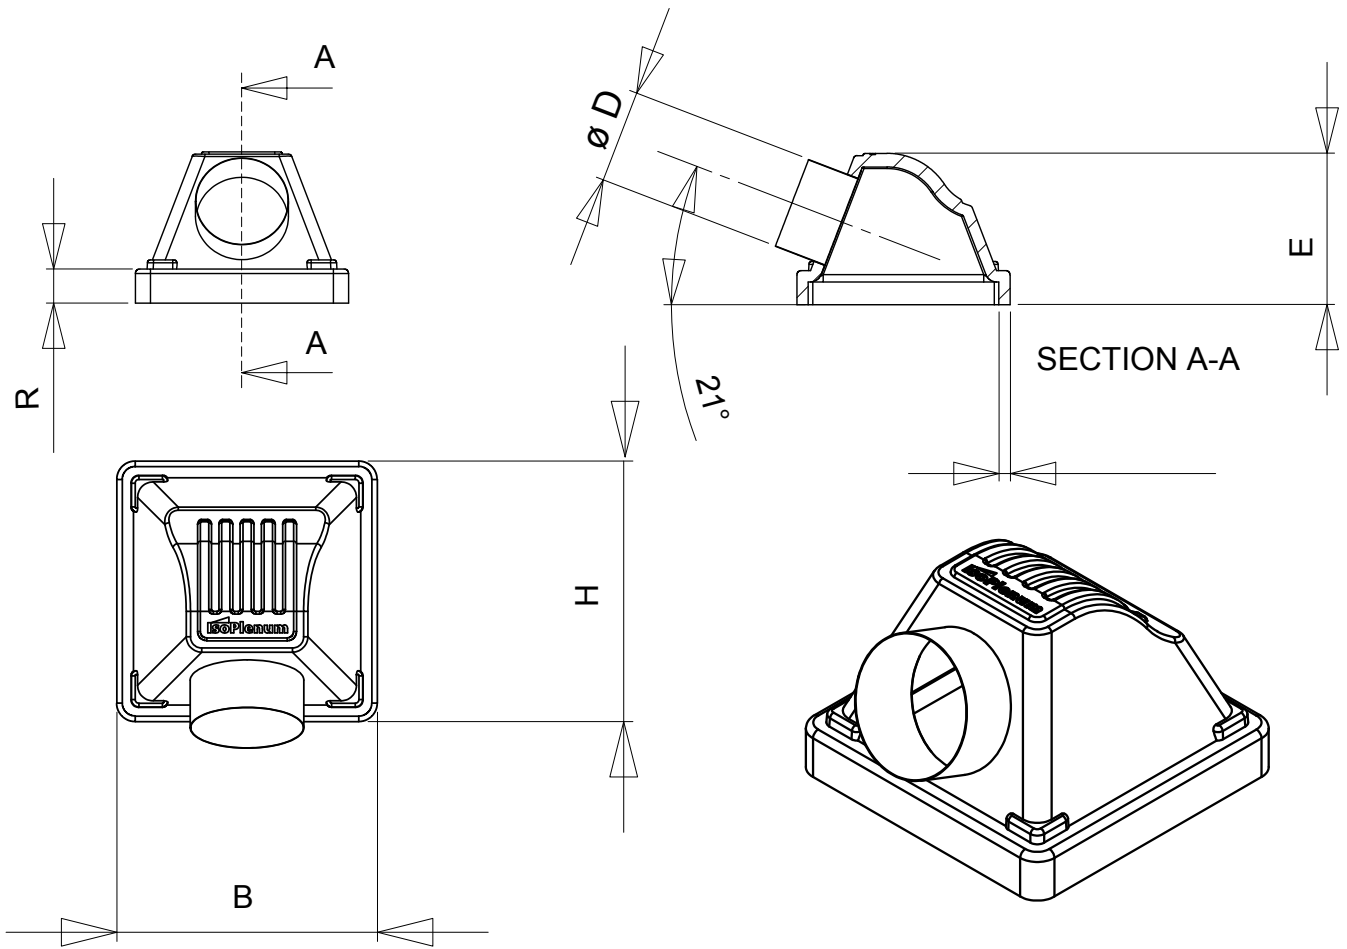

### Introduction

IsoPlenum is a plenum made of EPP (expanded polypropylene). EPP has a closed cell structure so there is no moisture absorption. The plenum weighs only 800 grams. Due to its low weight, this plenum does not need to be suspended from the structural construction. This results in considerable savings on installation costs. The special sloping round shape of the plenum and the stackability of the plenum result in savings of approx. 80% on transport and storage costs. The plenum has a high thermal insulation value of 0.040 W/(m-K). This insulation value has been checked by an independent measurement institute. The connection between the grille plate and IsoPlenum is made by high-quality, durable double-sided adhesive tape made of E.P. (Ethylene Propylene).

### Product Description:

- IsoPlenum 250 (OV) - Oval connection
- IsoPlenum - Round connection

**Technical data IsoPlenum**  
**Round connection**

**Sizes**

Model	Afmetingen B x H x E in mm	Hoogte rand R in mm	Dikte rand in mm	Luchtaansluiting $\varnothing$ in mm
300/125	290 x 290 x 200	45	15	$\varnothing$ 125
500/125	490 x 490 x 240	55	22	$\varnothing$ 125
500/160	490 x 490 x 240	55	22	$\varnothing$ 160
600/160	590 x 590 x 300	66	21.5	$\varnothing$ 160
600/200	590 x 590 x 300	66	21.5	$\varnothing$ 200

### Sizes

Model	Afmetingen	Hoogte rand	Dikte rand	Luchtaansluiting
	B x H x E in mm	R		ø in mm
xx 600/250 xx	590 x 590 x 300	66	21.5	ø 250 (ovaal)

OC Waterloo  
Ondernemersweg 2  
7451 PK Holten

T 0548-374 375  
E [info@oc-waterloo.nl](mailto:info@oc-waterloo.nl)